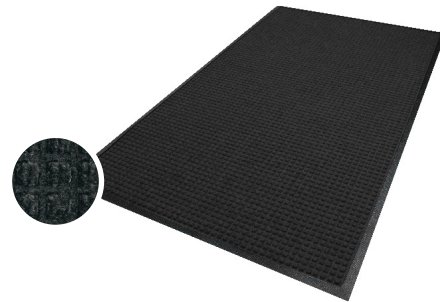

Cushion Max™

This 5/8" anti-fatigue mat features nitrile/PVC-blended foam designed to withstand grease, oil, and chemicals, making it a more durable and longer-lasting alternative to solid PVC mats.

2' x 3' (920277568)

3' x 5' (920277580)

4' x 6' (920277528)

Additional sizes are available, but require additional lead time.

Hog Heaven®

Available in 5/8" with the choice of black or striped border, this anti-fatigue mat's ability to perform in a variety of indoor environments (from sensitive to harsh) makes it a "go-to" solution for indoor commercial and industrial settings where slag, grease, and oil, or chemicals are present.

Black Border

5/8" x 2' x 3' (0621960)

5/8" x 3' x 5' (923712154)

Striped Border

5/8" x 2' x 3' (0621965)

5/8" x 3' x 5' (923712172)

Additional thicknesses and standard and custom sizes are available, but require additional lead time.

SuperScrape™

2.5' x 3' (0684904) 3' x 5' (0684902)
3' x 10' (0684905) 4' x 6' (0684903)

SuperScrape is a solid nitrile rubber outdoor scraper mat

WaterHog® Classic Border

Charcoal, Smooth or Universal Cleated Backing