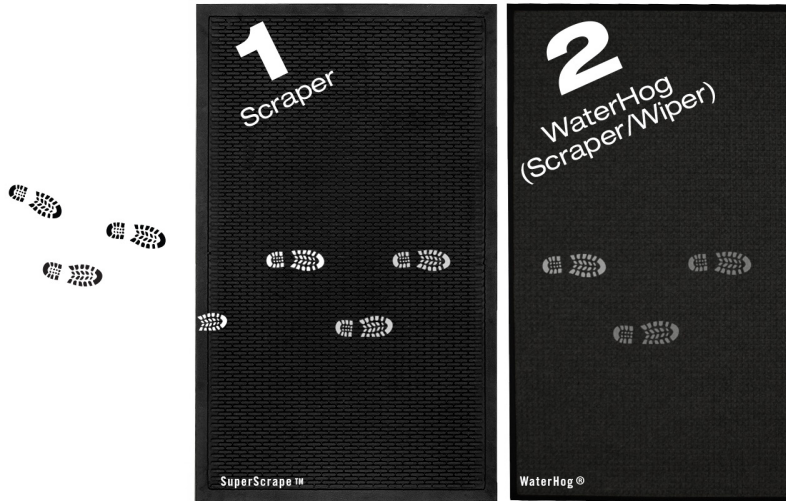

3' x 5' (920277580)

4' x 6' (920277528)

Additional sizes are available, but require additional lead time.

Hog Heaven®

Available in 5/8" with the choice of black or striped border, this anti-fatigue mat's ability to perform in a variety of indoor environments (from sensitive to harsh) makes it a "go-to" solution for indoor commercial and industrial settings where slag, grease, and oil, or chemicals are present.

Black Border

5/8" x 2' x 3' (0621960)

5/8" x 3' x 5' (923712154)

Striped Border

5/8" x 2' x 3' (0621965)

5/8" x 3' x 5' (923712172)

Additional thicknesses and standard and custom sizes are available, but require additional lead time.

SuperScrape™

2.5' x 3' (0684904) 3' x 5' (0684902)
3' x 10' (0684905) 4' x 6' (0684903)

SuperScrape is a solid nitrile rubber outdoor scraper mat

WaterHog® Classic Border

Charcoal, Smooth or Universal Cleated Backing