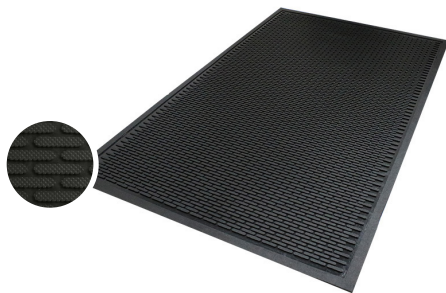

Cushion Max™

This 5/8" anti-fatigue mat features nitrile/PVC-blended foam designed to withstand grease, oil, and chemicals, making it a more durable and longer-lasting alternative to solid PVC mats.

2' x 3' (920277568)

3' x 5' (920277580)

4' x 6' (920277528)

Additional sizes are available, but require additional lead time.

Hog Heaven®

Available in 5/8" with the choice of black or striped border, this anti-fatigue mat's ability to perform in a variety of indoor environments (from sensitive to harsh) makes it a "go-to" solution for indoor commercial and industrial settings where slag, grease, and oil, or chemicals are present.

Black Border

5/8" x 2' x 3' (0621960)

5/8" x 3' x 5' (923712154)

Striped Border

5/8" x 2' x 3' (0621965)

5/8" x 3' x 5' (923712172)

Additional thicknesses and standard and custom sizes are available, but require additional lead time.

SuperScrape™

2.5' x 3' (0684904) 3' x 5' (0684902)
3' x 10' (0684905) 4' x 6' (0684903)

SuperScrape is a solid nitrile rubber outdoor scraper mat

WaterHog® Classic Border

Charcoal, Smooth or Universal Cleated Backing