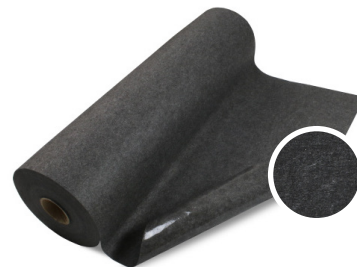

Sure Stride®

3' x 100' roll (920277564)

Sure Stride is 3/32" low-profile, anti-microbial matting with adhesive backing to ensure it stays in place.

Please note that for items to ship same-day or next-day, your order must contain only express items. Including other items in your order could delay the shipping of your order until the production of your other items is complete. If you need to order express items and other items, we recommend placing two separate orders to ensure a quick turnaround on your express items. Visit www.mamattng.ca/stocked for the most up-to-date list of stocked mats.